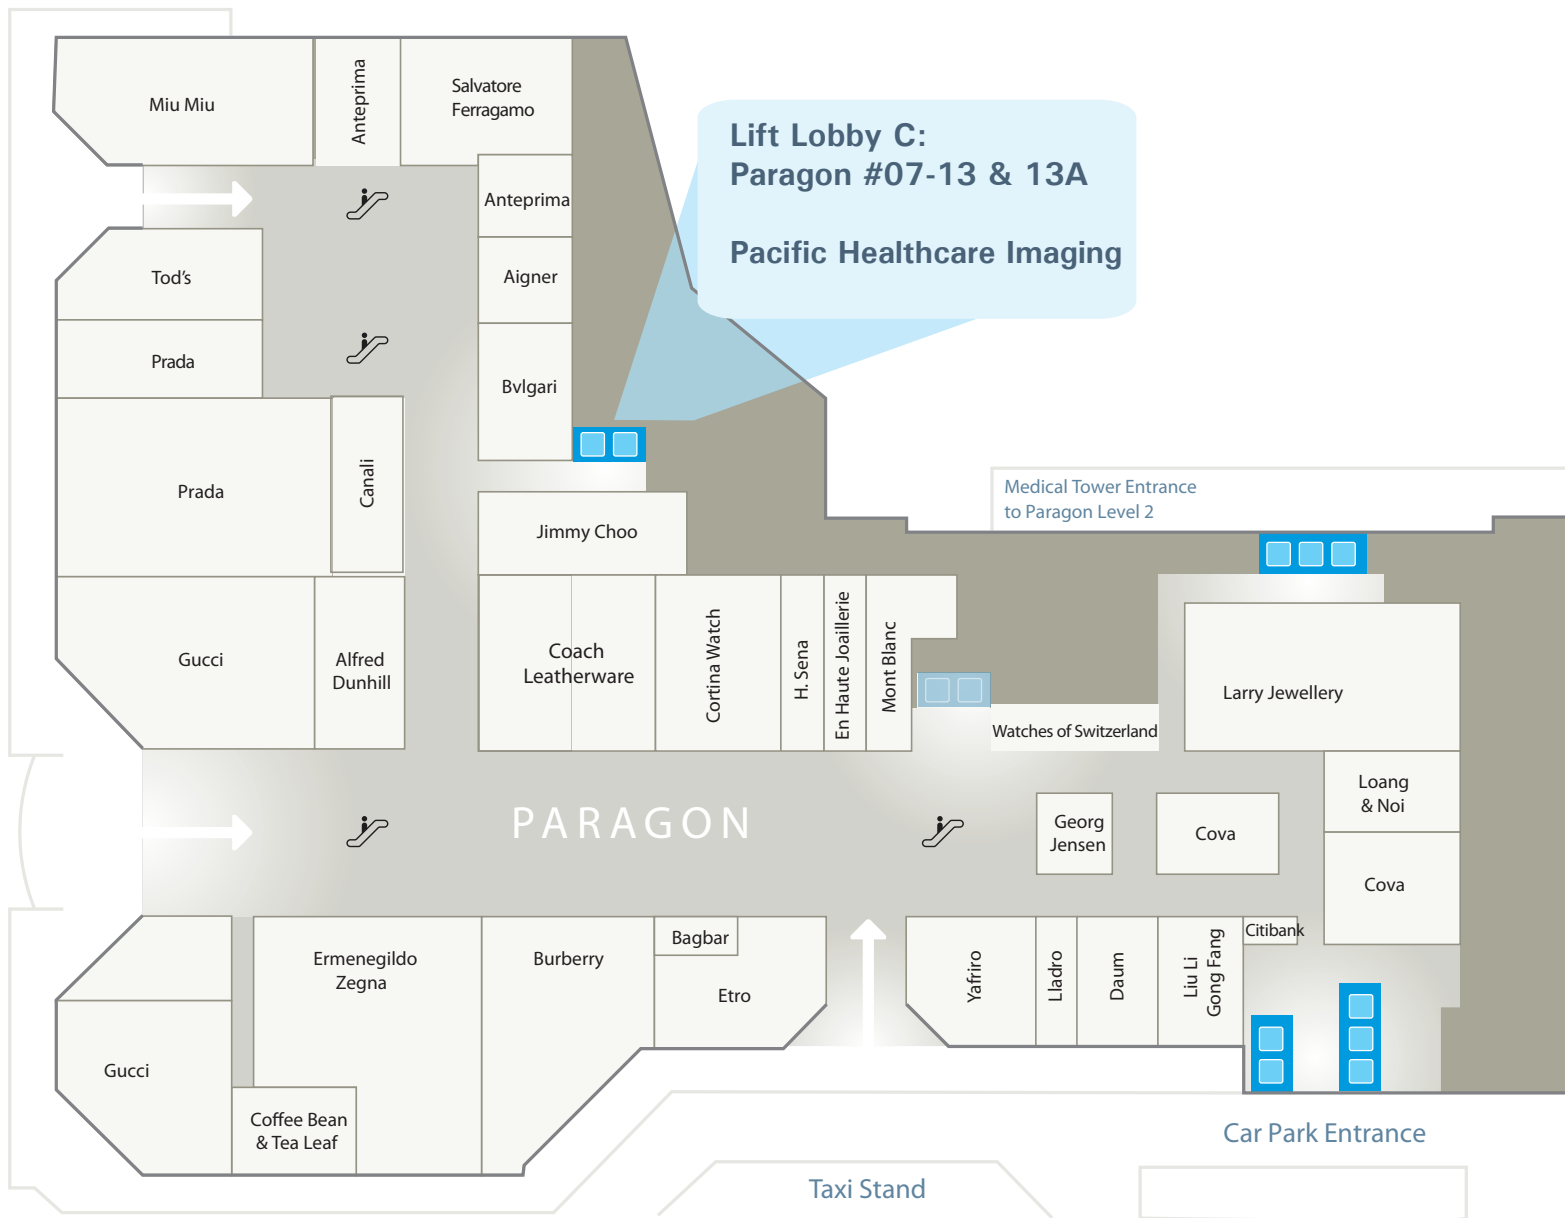

Orchard Road

Lift Lobby C:
Paragon #07-13 & 13A

Pacific Healthcare Imaging

Medical Tower Entrance
to Paragon Level 2

Car Park Entrance

Taxi Stand

Bideford Road